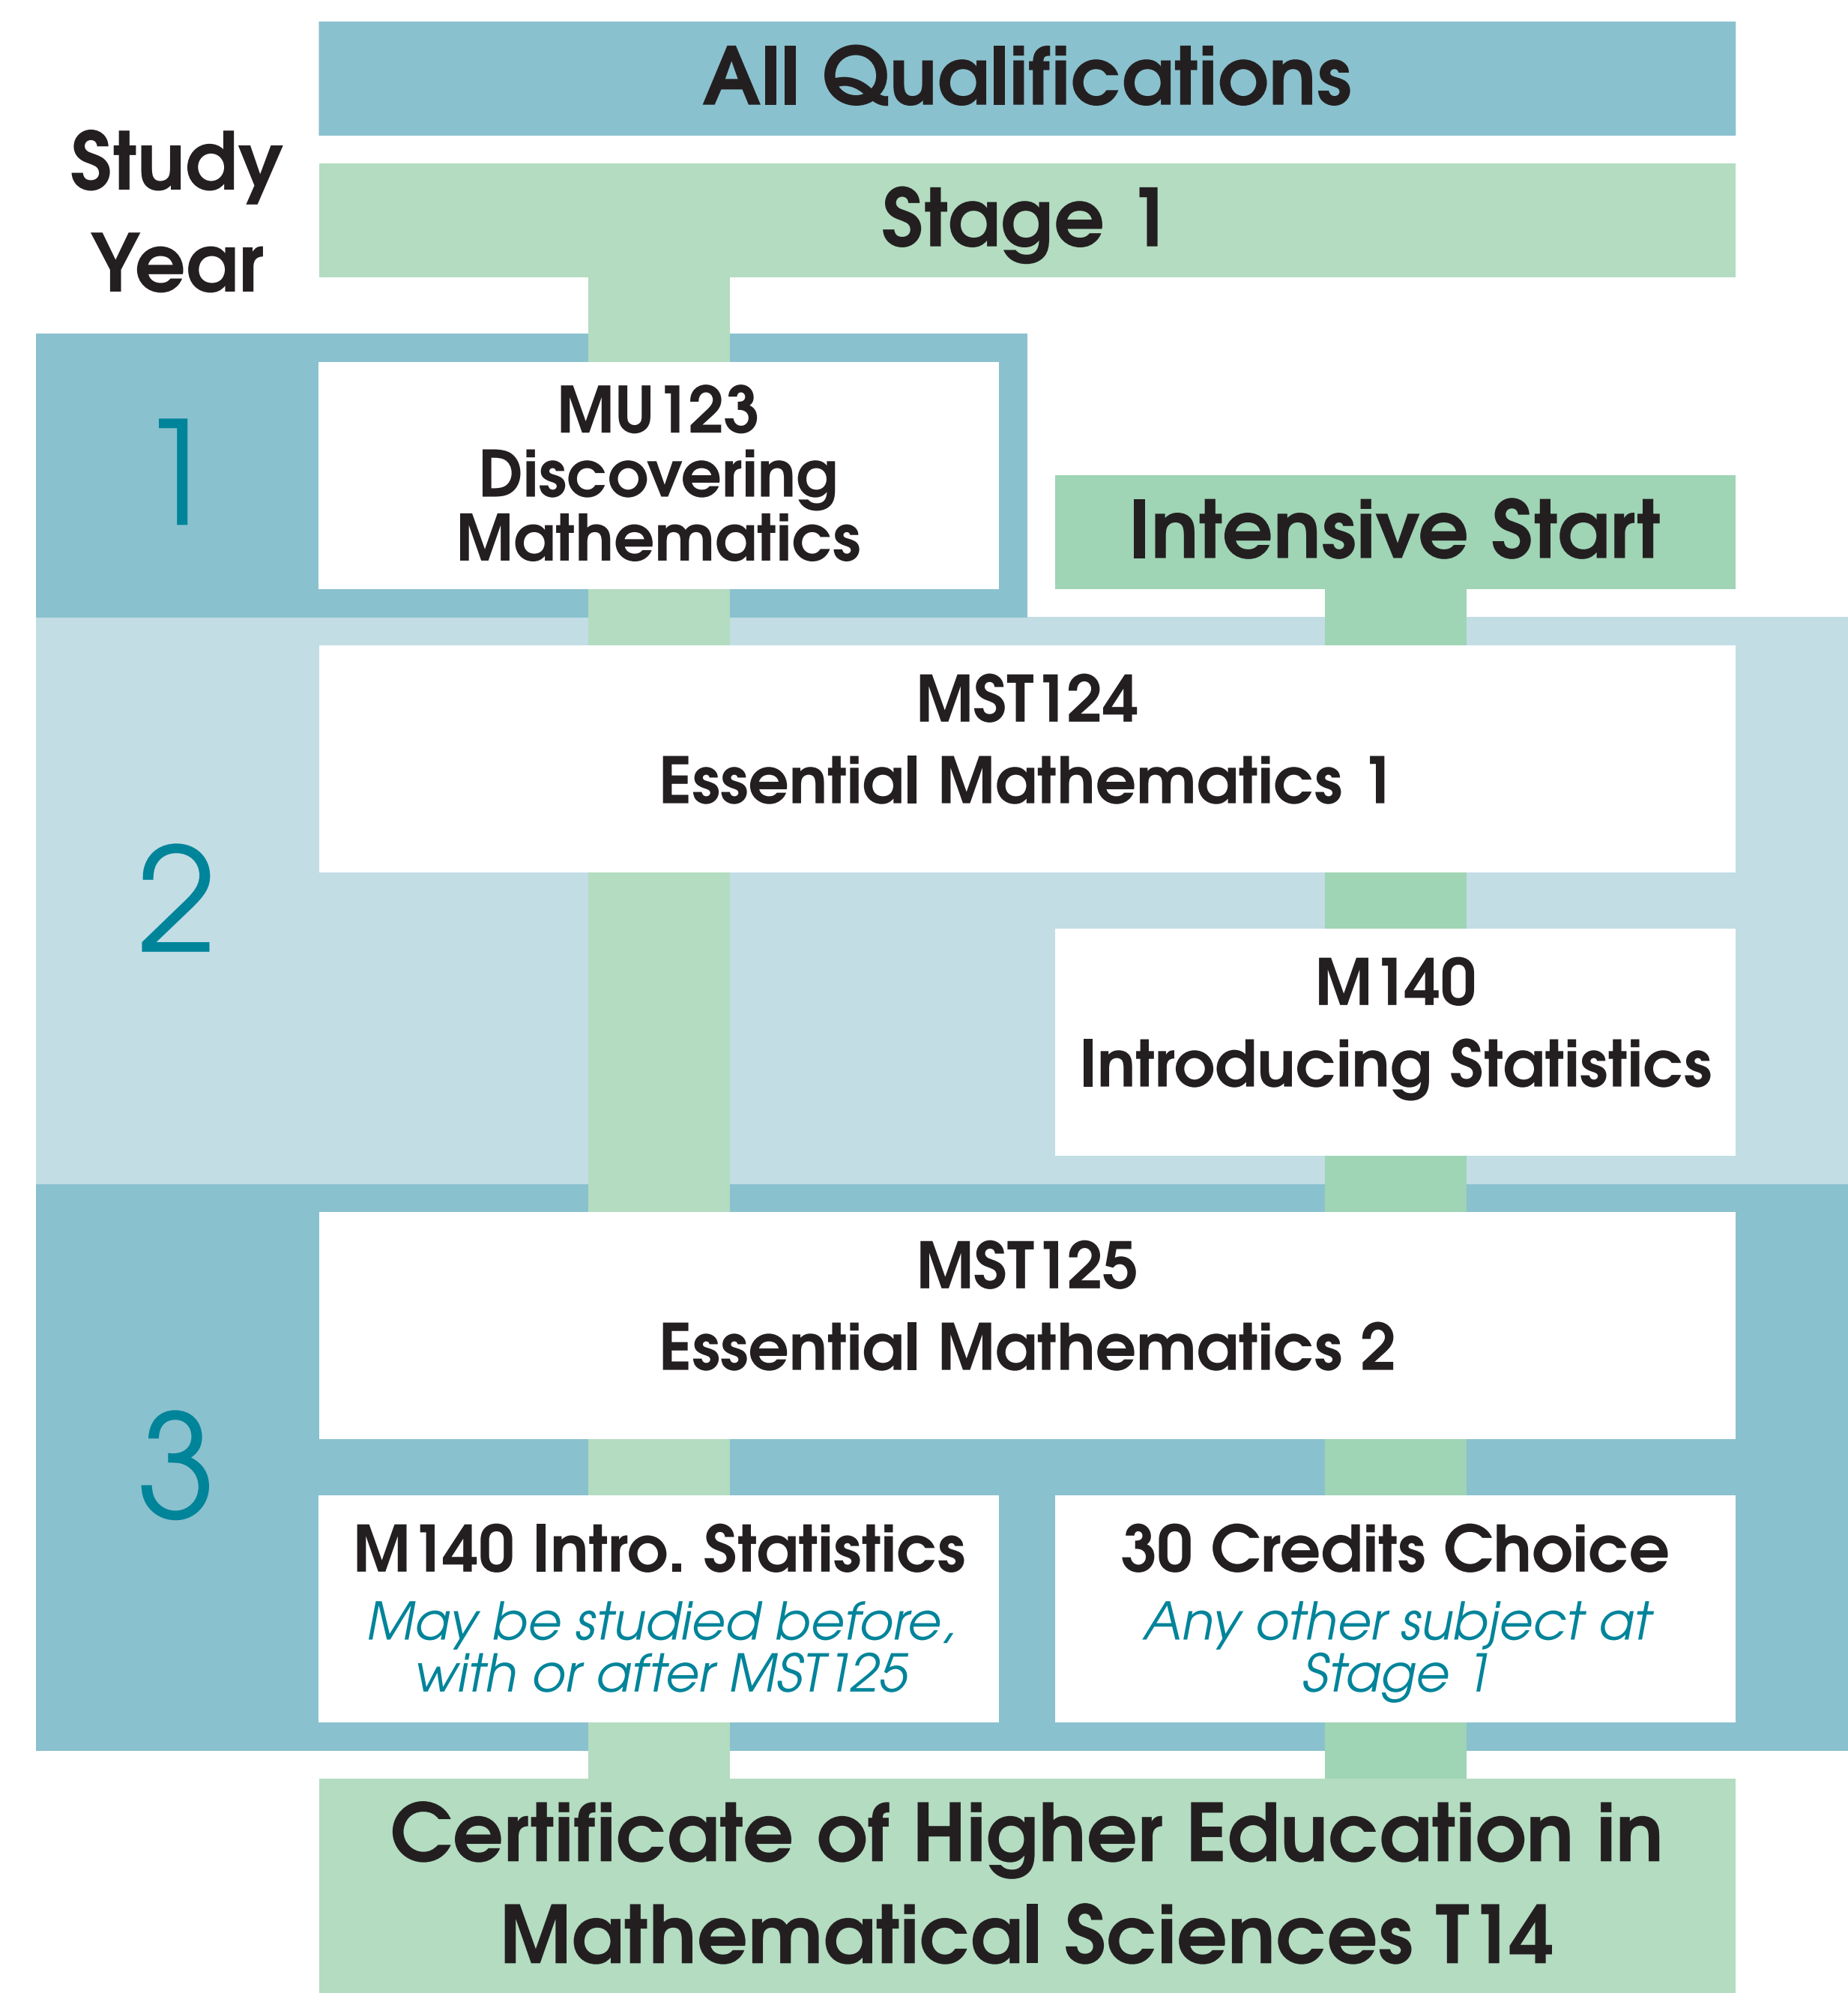

Mathematics, Statistics & Maths Education

Qualifications and Choices

Entry from 2017

The Open University

Study Intensity
 Modules are usually studied at a rate of 30, 60 (equivalent to half-time), 90 or 120 (full-time) credits per year, giving minimum study times to the honours degrees of 4 years, or 3 years with an intensive start. OU degrees must be completed within 16 years.

CertHE and DipHE
 These optional qualifications may be obtained after successful study of 120 credits at stages 1 and 2 respectively.

Related Degrees
 Computing & IT and Maths or Statistics (Q67)
 Economics and Mathematical Sciences (Q15)
 Mathematics & Physics (Q77)
 Natural Sciences (Q64)